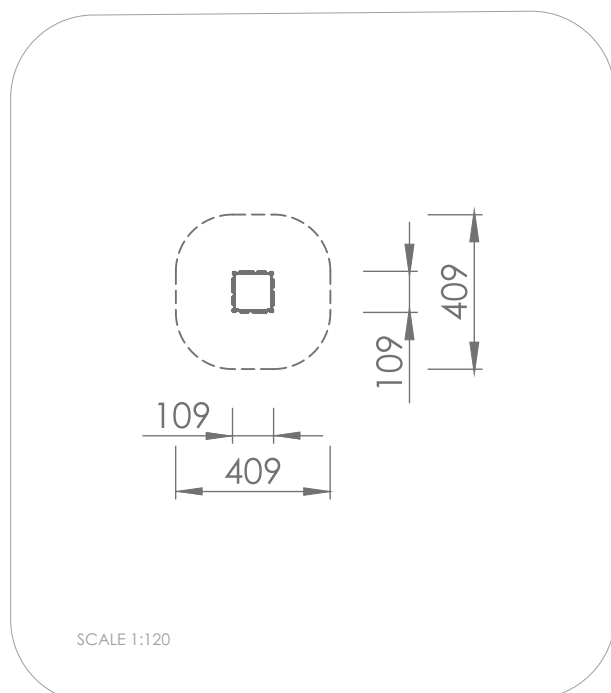

1145

MATERIALS:

POST ENDINGS FINISHED WITH SOFT EPDM RUBBER	SOLID CONSTRUCTION MADE BLACK STEEL S235JR CLEANED IN THE SANDBLASTING PROCESS	CLIMBING ROCKS MADE OF CHIPPINGS AND COLOURFUL POLYESTER RESIN	PLATE AND ROPE CONNECTORS MADE OF INJECTION MOLDED POLYAMIDE