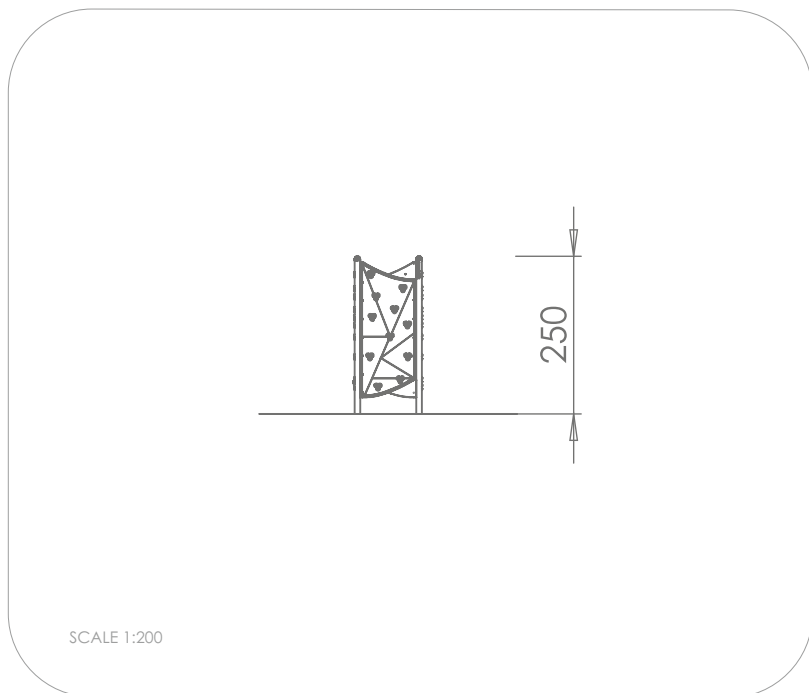

1145

MATERIALS:

POST ENDINGS FINISHED WITH SOFT EPDM RUBBER	SOLID CONSTRUCTION MADE BLACK STEEL S235JR CLEANED IN THE SANDBLASTING PROCESS	CLIMBING ROCKS MADE OF CHIPPINGS AND COLOURFUL POLYESTER RESIN	PLATE AND ROPE CONNECTORS MADE OF INJECTION MOLDED POLYAMIDE